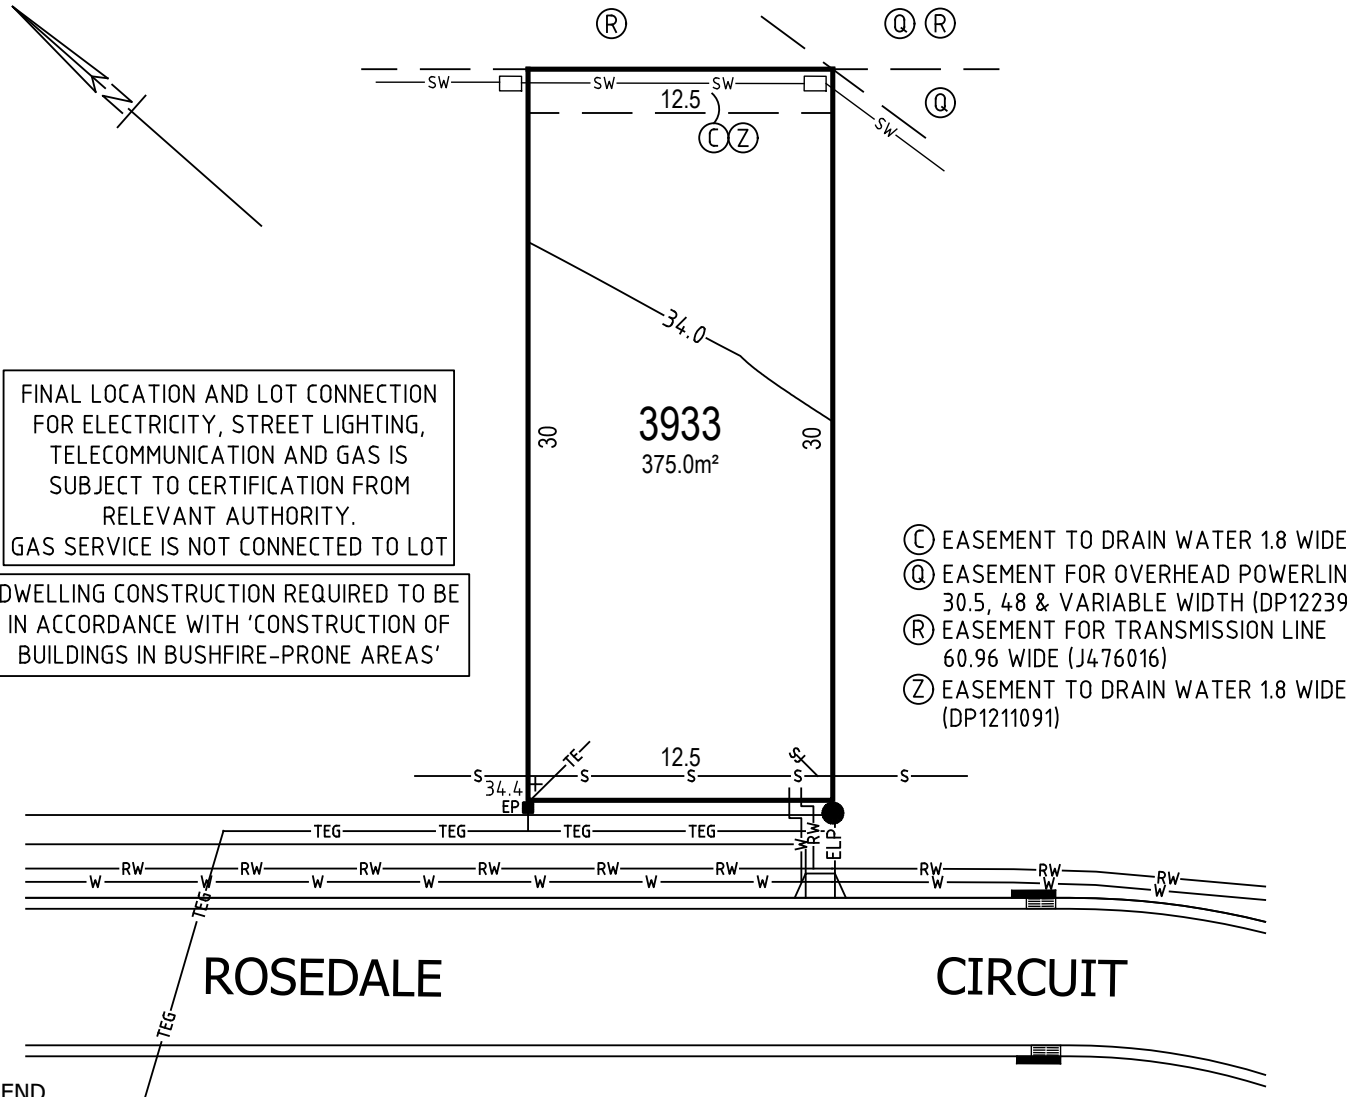

LOT PLAN

LOT 3933

1300 373 683
freemansridge.com.au